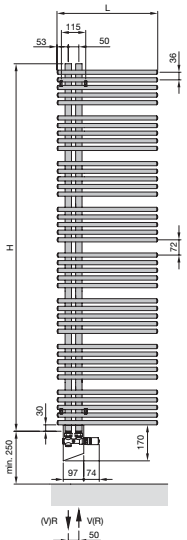

zehnder *yucca star*

zehnder

zehnder yucca star

Utilizing the Yucca star radiator, you will be able to create the bathroom of your dreams. On request mounted against a wall or installed as a partition, thereby turning any room, be it small or large, into a warm and cozy place. Groups of five horizontal radiator tubes project out to the right or to the left of the manifolds.

front raw

side raw

mounting for mixed operating mode

Material: brass

Operating pressure: up to 12 bar

Connection: From below, G 1/2"

On request supplied with the connection block concealed behind a cover, coated to match the radiator.

Coating: Enamel (Colours shown in Zehnder catalogue),

Chrome-plated (not all models)

Large selection of additional accessories.

Models for closed heating systems:

Model	Overall height (mm)	Overall depth (mm)	Heat capacity (W)
ΔT=50K			
RAL 9016			
YAS-070-050	656	500	309
YAS-120-050	1088	500	492
YAS-180-050	1736	500	759
chrome plated			
YASC-070-050	656	500	203
YASC-120-050	1088	500	338
YASC-180-050	1736	500	544