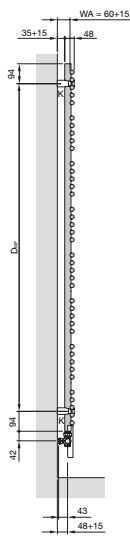

zehnder *yucca star*

zehnder

zehnder yucca star

Utilizing the Yucca star radiator, you will be able to create the bathroom of your dreams. On request mounted against a wall or installed as a partition, thereby turning any room, be it small or large, into a warm and cozy place. Groups of five horizontal radiator tubes project out to the right or to the left of the manifolds.

front raw

side raw

mounting for mixed operating mode

Material: brass

Operating pressure: up to 12 bar

Connection: From below, G 1/2"

On request supplied with the connection block concealed behind a cover, coated to match the radiator.

Coating: Enamel (Colours shown in Zehnder catalogue),

Chrome-plated (not all models)

Large selection of additional accessories.

Models for closed heating systems:

Model	Overall height (mm)	Overall depth (mm)	Heat capacity (W)
ΔT=50K			
RAL 9016			
YAS-070-050	656	500	309
YAS-120-050	1088	500	492
YAS-180-050	1736	500	759
chrome plated			
YASC-070-050	656	500	203
YASC-120-050	1088	500	338
YASC-180-050	1736	500	544