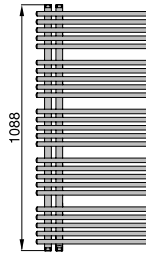

zehnder *yucca star*

zehnder

zehnder yucca star

Utilizing the Yucca star radiator, you will be able to create the bathroom of your dreams. On request mounted against a wall or installed as a partition, thereby turning any room, be it small or large, into a warm and cozy place. Groups of five horizontal radiator tubes project out to the right or to the left of the manifolds.

front raw

side raw

mounting for mixed operating mode

Material: brass

Operating pressure: up to 12 bar

Connection: From below, G 1/2"

On request supplied with the connection block concealed behind a cover, coated to match the radiator.

Coating: Enamel (Colours shown in Zehnder catalogue),

Chrome-plated (not all models)

Large selection of additional accessories.

Models for closed heating systems:

Model	Overall height (mm)	Overall depth (mm)	Heat capacity (W)
ΔT=50K			
RAL 9016			
YAS-070-050	656	500	309
YAS-120-050	1088	500	492
YAS-180-050	1736	500	759
chrome plated			
YASC-070-050	656	500	203
YASC-120-050	1088	500	338
YASC-180-050	1736	500	544