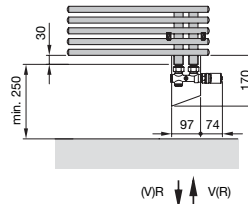

zehnder *yucca star*

zehnder

zehnder yucca star

Utilizing the Yucca star radiator, you will be able to create the bathroom of your dreams. On request mounted against a wall or installed as a partition, thereby turning any room, be it small or large, into a warm and cozy place. Groups of five horizontal radiator tubes project out to the right or to the left of the manifolds.

front raw

side raw

mounting for mixed operating mode

Material: brass

Operating pressure: up to 12 bar

Connection: From below, G 1/2"

On request supplied with the connection block concealed behind a cover, coated to match the radiator.

Coating: Enamel (Colours shown in Zehnder catalogue),

Chrome-plated (not all models)

Large selection of additional accessories.

Models for closed heating systems:

Model	Overall height (mm)	Overall depth (mm)	Heat capacity (W)
ΔT=50K			
RAL 9016			
YAS-070-050	656	500	309
YAS-120-050	1088	500	492
YAS-180-050	1736	500	759
chrome plated			
YASC-070-050	656	500	203
YASC-120-050	1088	500	338
YASC-180-050	1736	500	544