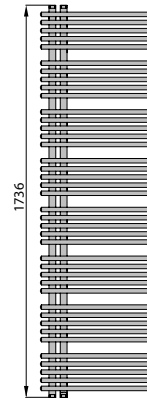

zehnder *yucca star*

zehnder

zehnder yucca star

Utilizing the Yucca star radiator, you will be able to create the bathroom of your dreams. On request mounted against a wall or installed as a partition, thereby turning any room, be it small or large, into a warm and cozy place. Groups of five horizontal radiator tubes project out to the right or to the left of the manifolds.

front raw

side raw

mounting for mixed operating mode

Material: brass

Operating pressure: up to 12 bar

Connection: From below, G 1/2"

On request supplied with the connection block concealed behind a cover, coated to match the radiator.

Coating: Enamel (Colours shown in Zehnder catalogue),

Chrome-plated (not all models)

Large selection of additional accessories.

Models for closed heating systems:

Model	Overall height (mm)	Overall depth (mm)	Heat capacity (W)
ΔT=50K			
RAL 9016			
YAS-070-050	656	500	309
YAS-120-050	1088	500	492
YAS-180-050	1736	500	759
chrome plated			
YASC-070-050	656	500	203
YASC-120-050	1088	500	338
YASC-180-050	1736	500	544