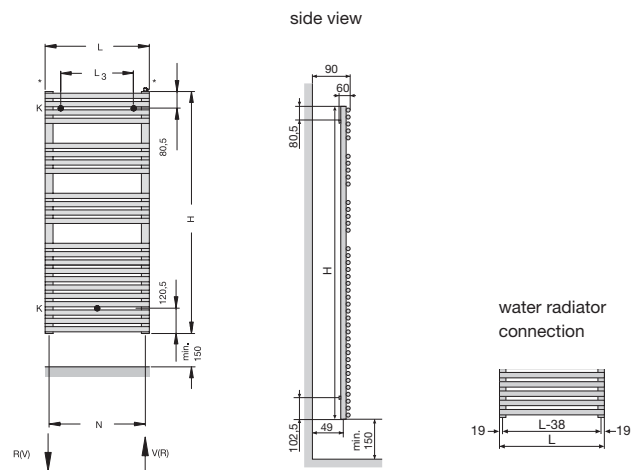

Models for closed heating systems:

Model	Overall height (mm)	Overall length (mm)	Heat capacity (W)	
			$\Delta T=50K$	$\Delta T=60K$
LF-070-050	721	496	378	476
LF-070-060	721	596	442	556
LF-120-050	1161	496	612	770
LF-120-060	1161	596	707	889
LF-150-060	1441	596	927	1166
LF-180-050	1761	496	973	1224
LF-180-060	1761	596	1133	1425
LF-180-075	1761	746	1416	1781

Electric models (electric heater DBM)

Model	Overall height (mm)	Overall length (mm)	Immersion Electric rating (W)
White and coloured			
LFE-070-050-DD	841	496	300
LFE-090-050-DD	1041	496	500
LFE-120-050-DD	1281	496	750
LFE-170-050-DD	1801	496	1000

zehnder forma

Material: Steel
 Operating pressure: up to 4 bar
 Connection: From below, G 1/2"
 Coating: Chrome-plated
 (not all sizes)

Chrome plated models for closed heating systems:

Model	Overall height (mm)	Overall depth (mm)	Heat capacity (W)	
			$\Delta T=50K$	$\Delta T=60K$
LFC-070-050	721	496	276	296
LFC-120-050	1161	496	447	480
LFC-120-060	1161	596	516	554
LFC-150-050	1441	496	581	624
LFC-180-050	1761	496	710	763
LFC-180-060	1761	596	827	888

zehnder forma double layer

Material: Steel
 Operating pressure: up to 4 bar
 Connection: From below, G 1/2"
 Coating: Enamel (Colours shown in Zehnder catalogue),
 Chrome-plated (not all sizes)

Models for closed heating systems: