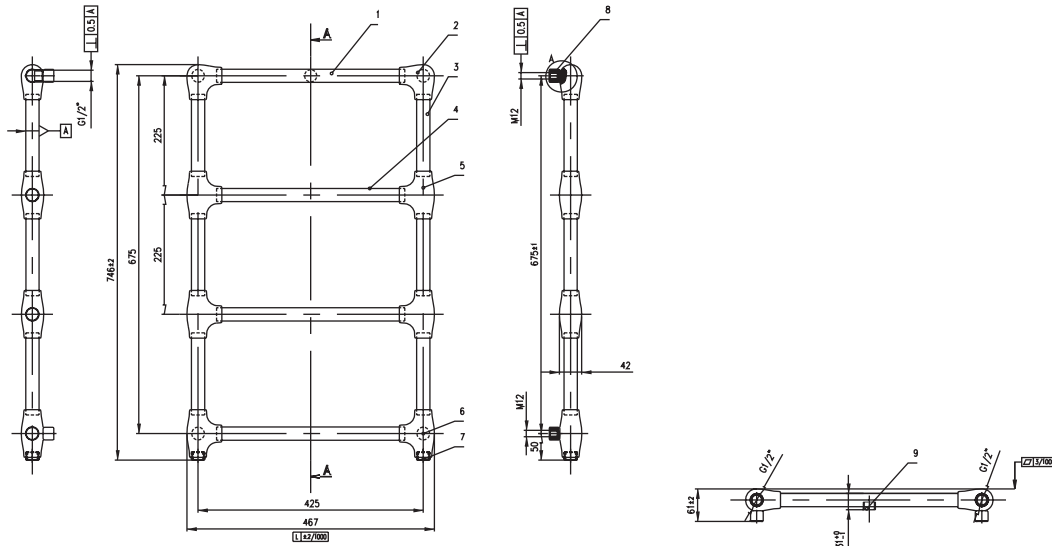

Material: Brass
 Operating pressure: up to 6.9 bar
 Connection: From below, G 1/2"
 Coating: chrome plated.

Depth 62 mm

Models for closed heating systems:

Model	Overall height (mm)	Overall depth (mm)	Heat capacity (W)	
			$\Delta T=50K$	$\Delta T=60K$
LVCWC-75-47	746	467	135	169